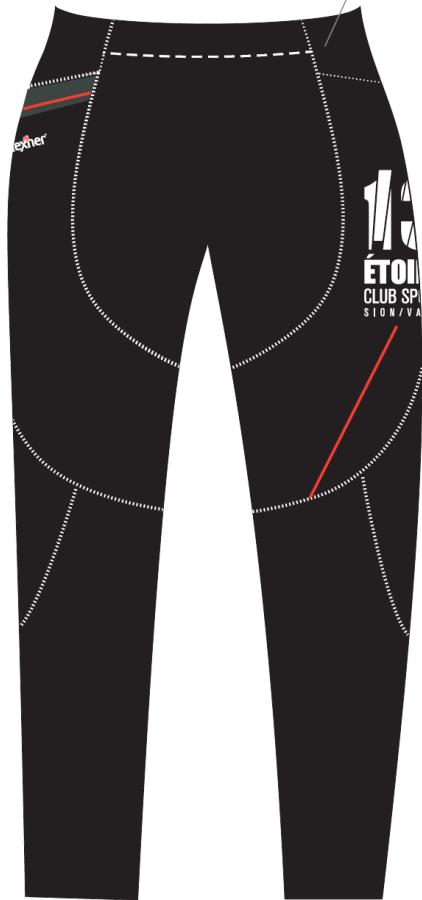

DEVANT

Liquette